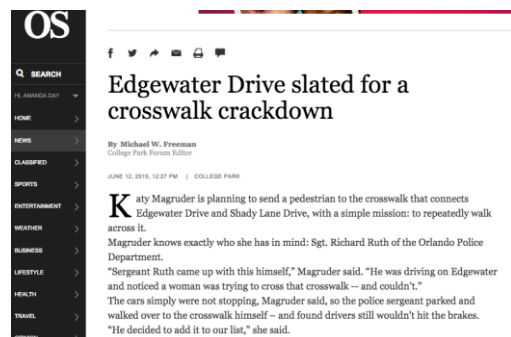

Media Outlet: Orlando Sentinel

<http://www.orlandosentinel.com/news/os-edgewater-drive-slated-for-a-crosswalk-crackdown-20150612-story.html>