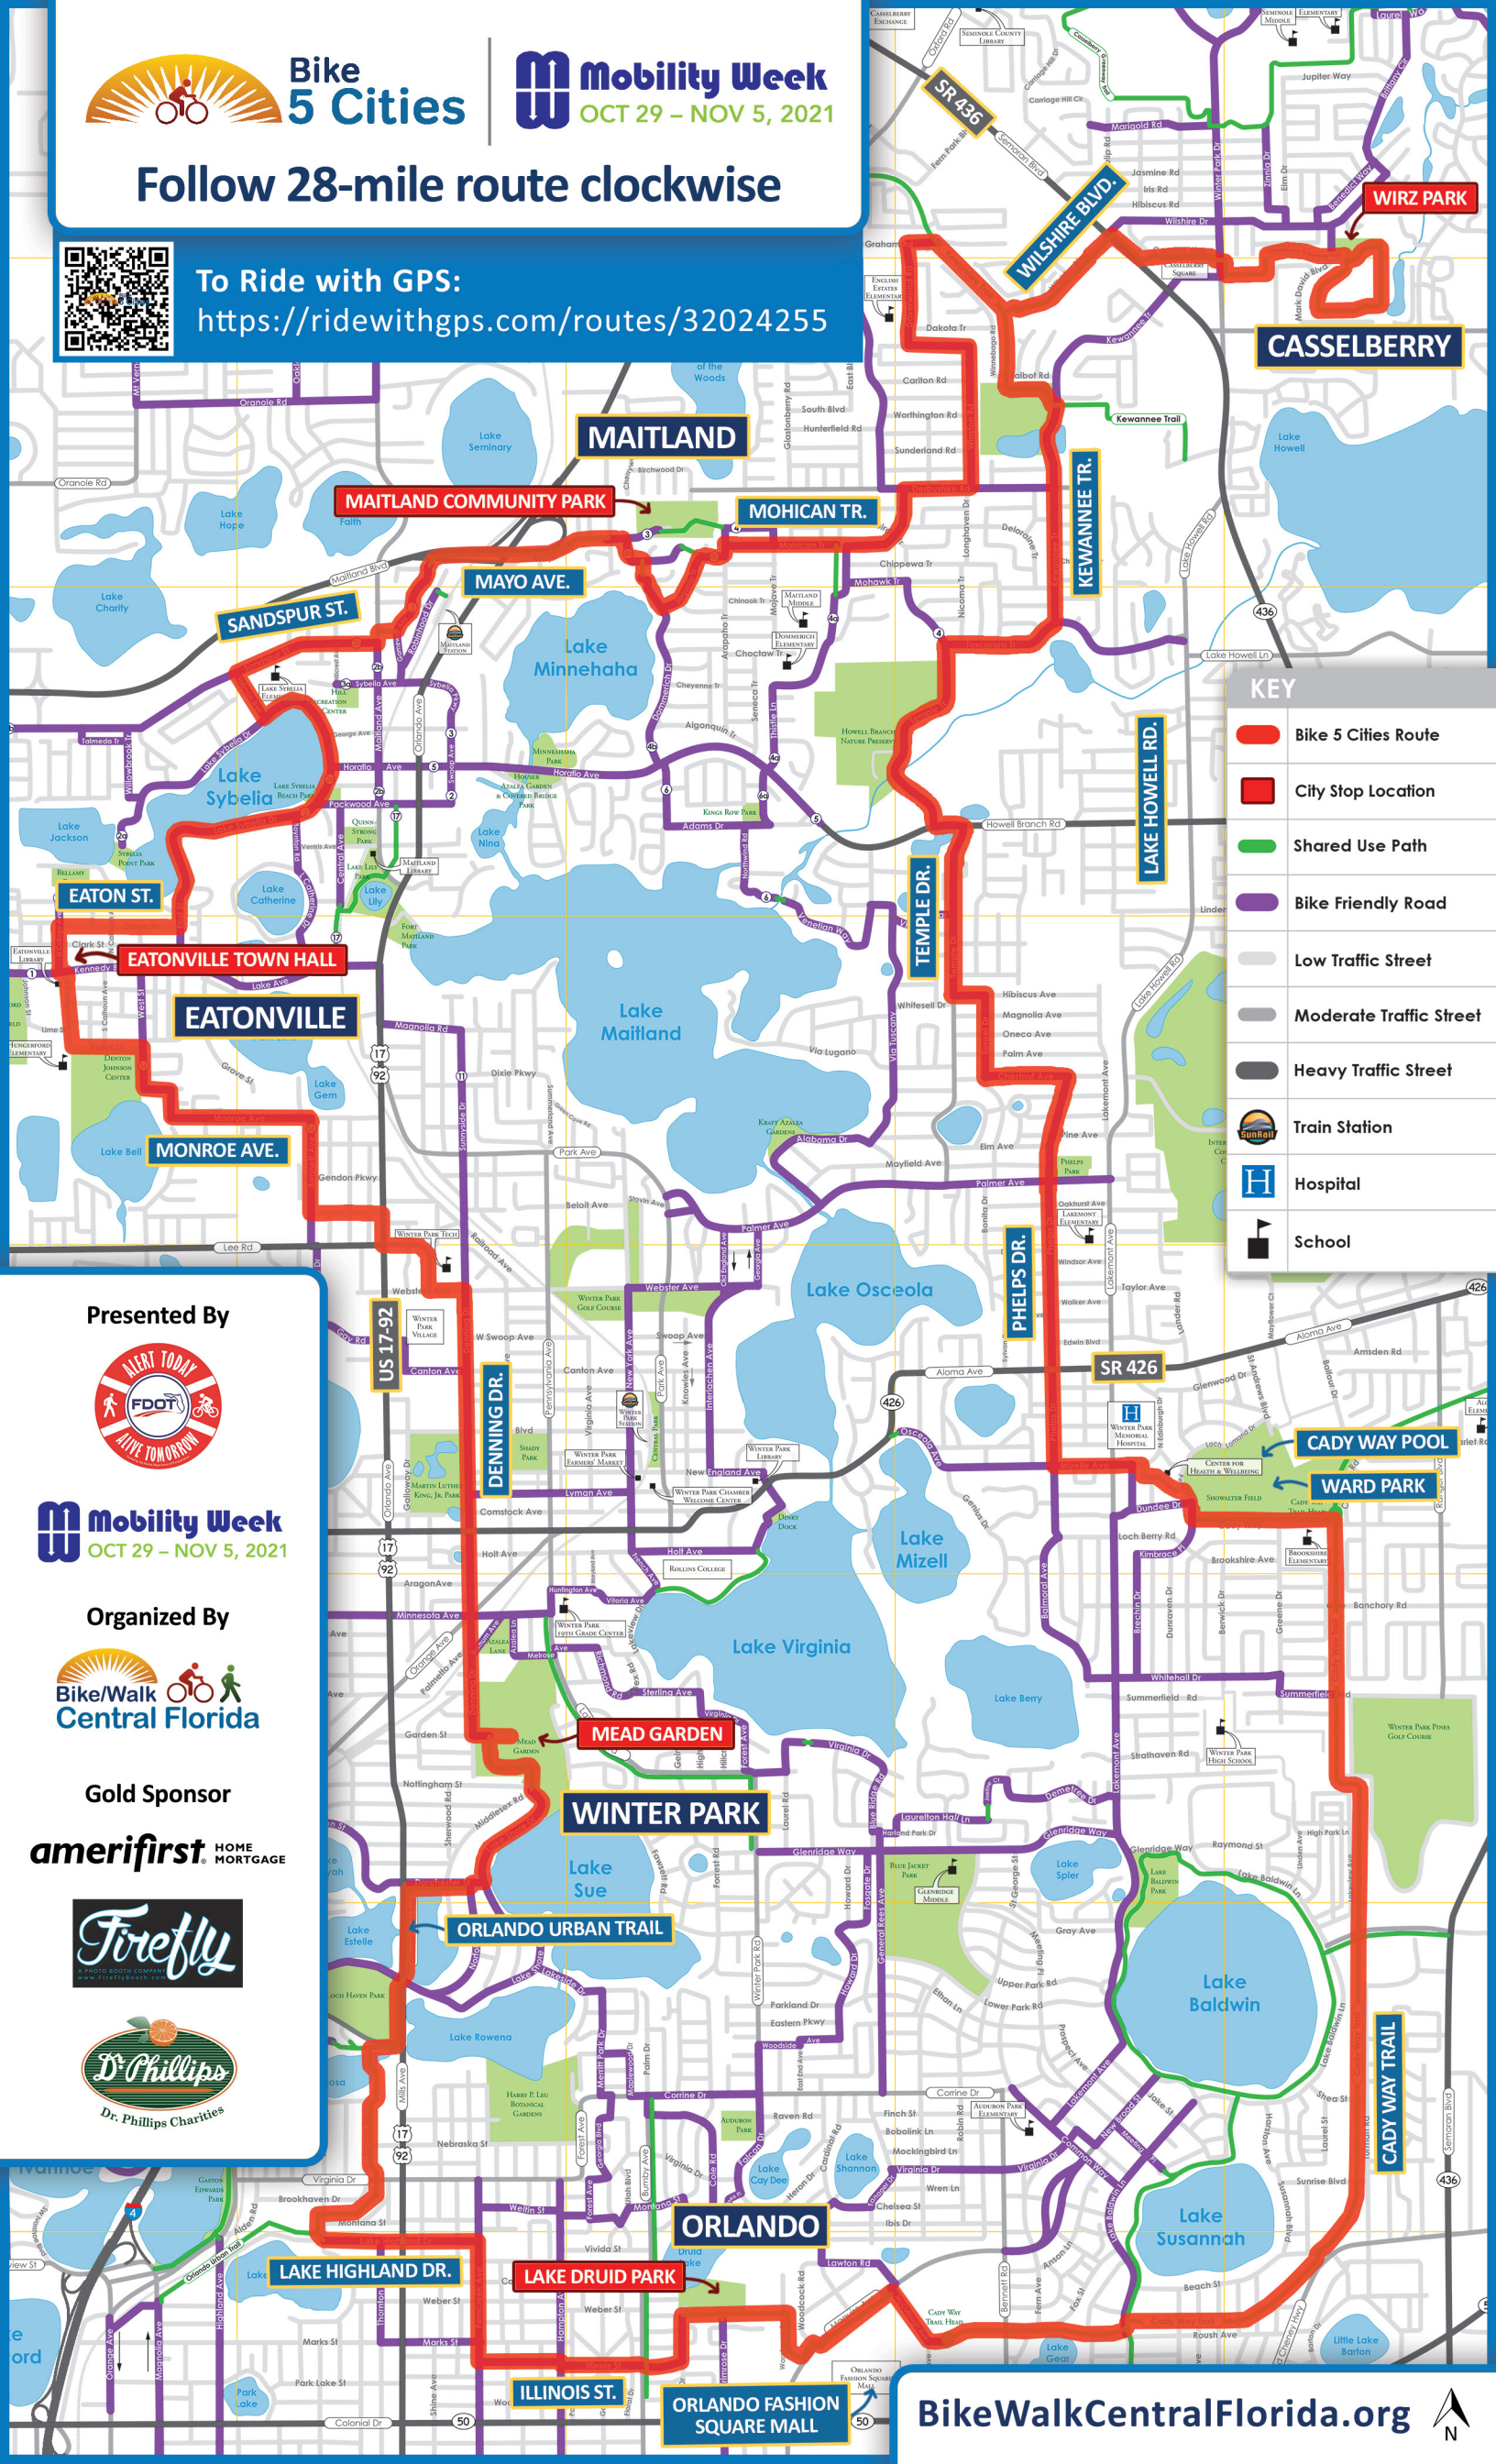

**Bike 5 Cities**

**Mobility Week**  
OCT 29 - NOV 5, 2021

**Follow 28-mile route clockwise**

To Ride with GPS:  
<https://ridewithgps.com/routes/32024255>

**KEY**

- Bike 5 Cities Route
- City Stop Location
- Shared Use Path
- Bike Friendly Road
- Low Traffic Street
- Moderate Traffic Street
- Heavy Traffic Street
- Train Station
- Hospital
- School

Presented By

**Mobility Week**  
OCT 29 - NOV 5, 2021

Organized By

Gold Sponsor